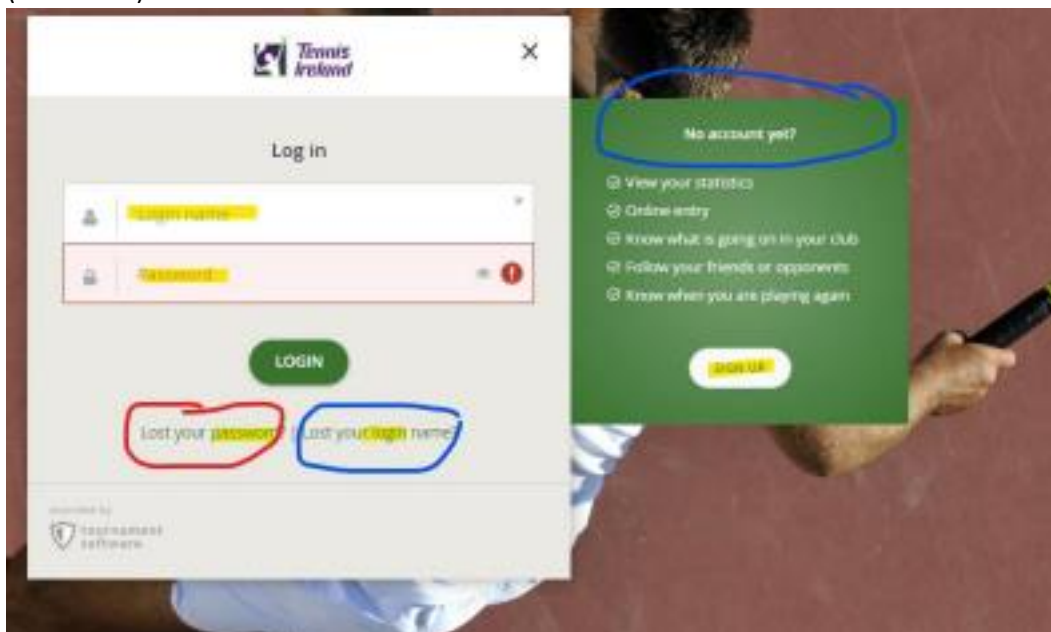

REGISTER FOR TENNIS IRELAND PIN

- CLICK ON LINK BELOW TO REGISTER YOUR CHILD **IF YOU DO NOT HAVE A TI PIN**

<https://ti.tournamentsoftware.com/member/createorganizationaccount.aspx?id=7A97D27C-2C64-4C35-9361-34C095021DAB>

- **IF YOU DO HAVE A PIN PLEASE LOG IN USING THE LINK BELOW**

<https://ti.tournamentsoftware.com/user?returnUrl=%2F>

- If you know your login details, enter them, your name will then appear in the top right corner of the screen
- If you have forgotten either of them, then click on the relevant link at the bottom of the white box (see below)